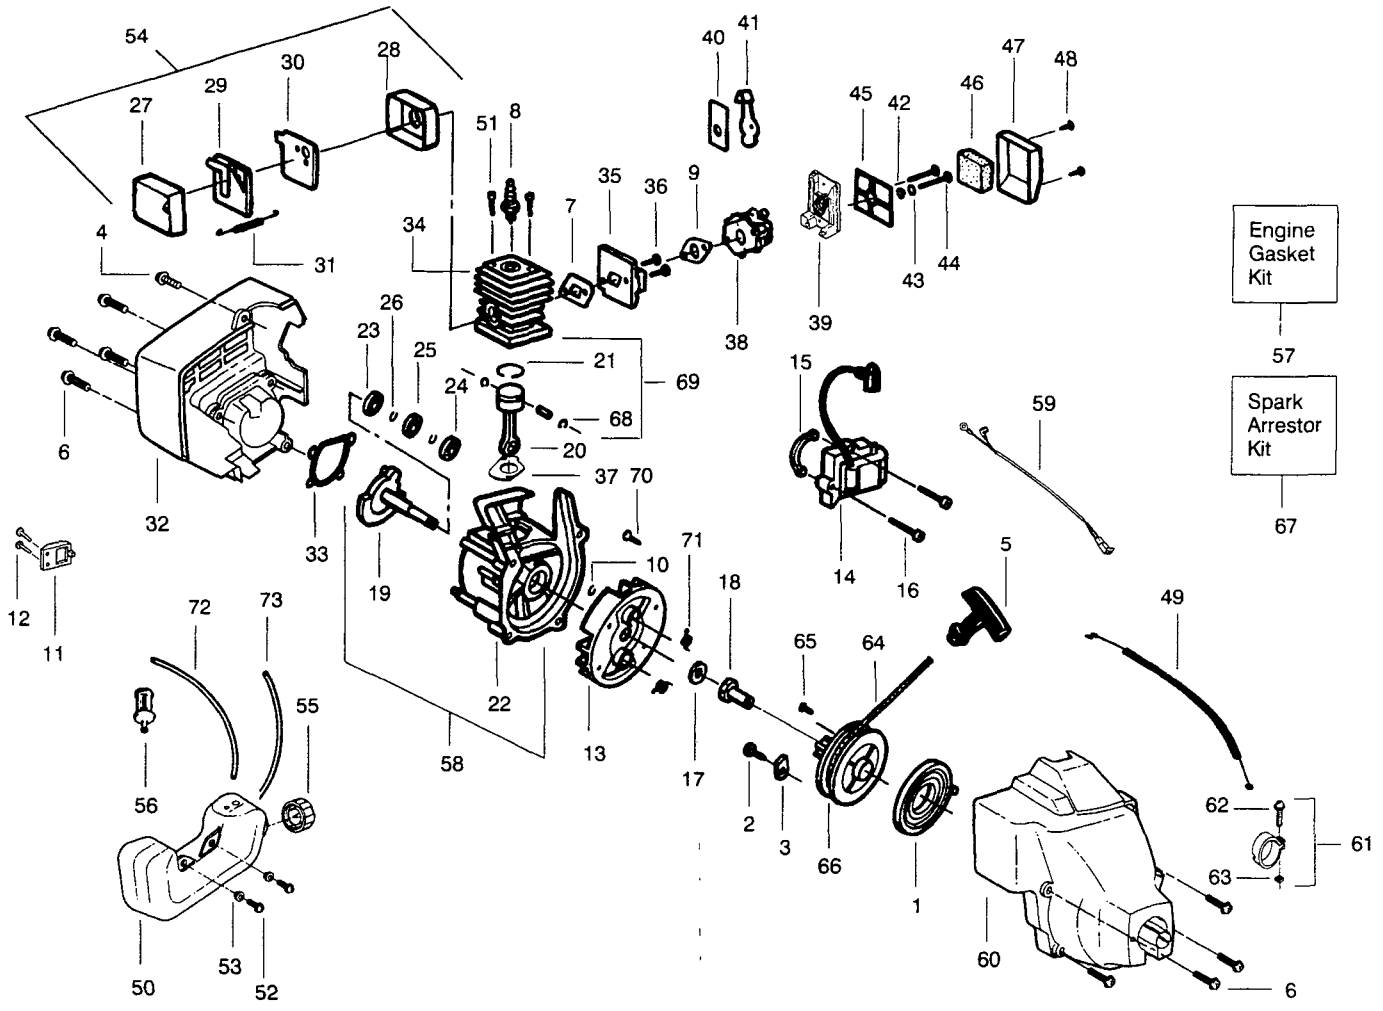

⚠ WARNING
All repairs, adjustments and maintenance not described in the Operator's Manual must be performed by qualified service personnel.

Ref.	Part No.	Description	Ref.	Part No.	Description
1. ✓	530095613	Drive Shaft-45"	14.	530069686	Shield Kit Ass'y. (Incl. 7, 10, 12 & 13)
2.	530015880	Screw-Throttle Hsg.	15.	530049072	Switch & Wire Ass'y.
3.	530038682	Trigger	16.	530069690	Hub & Shaft Ass'y.
4. ✓	530069888	Throttle Hsg. Kit (Right)	17.	530401464	Spring
5.	530095382	Throttle Hsg. (Left)	18.	530401466	Clip-Retainer
6.	530038708	Assist Handle	19.	530401467	Screw w/Washer-Head
7.	530015820	Bolt-Handle/Shield	20.	952715573	Spool w/Line
8. ✓	530094742	Clamp-Handle	21.	530069572	Switch Kit
9.	530092062	Washer-Handle	22.	952715575	Cutting Head (Incl. 16-20)
10. ✓	530401992	Wingnut-Handle/Shield			
11. ✓	530069883	Drive Shaft Hsg. Ass'y			
12.	530095238	Line Limiter			
13.	530015814	Screw-Line Limiter			
				Not Shown	
				530083870	Operator Manual

Ref.	Part No.	Description
1.	530038404	Limiter Cap
2.	-	Carburetor Repair Kit (● Indicates Contents)
	530069839	WA223
	530069842	WA224 & WA226
3.	-	Gasket/Diaphragm Kit (KIT= Indicates Contents)
	530069844	WA223, WA224 & WA226
4.	530035296	Idle Screw & Spring Kit
5.	530035342	Low Speed Spring
6.	530035341	Low Speed Needle