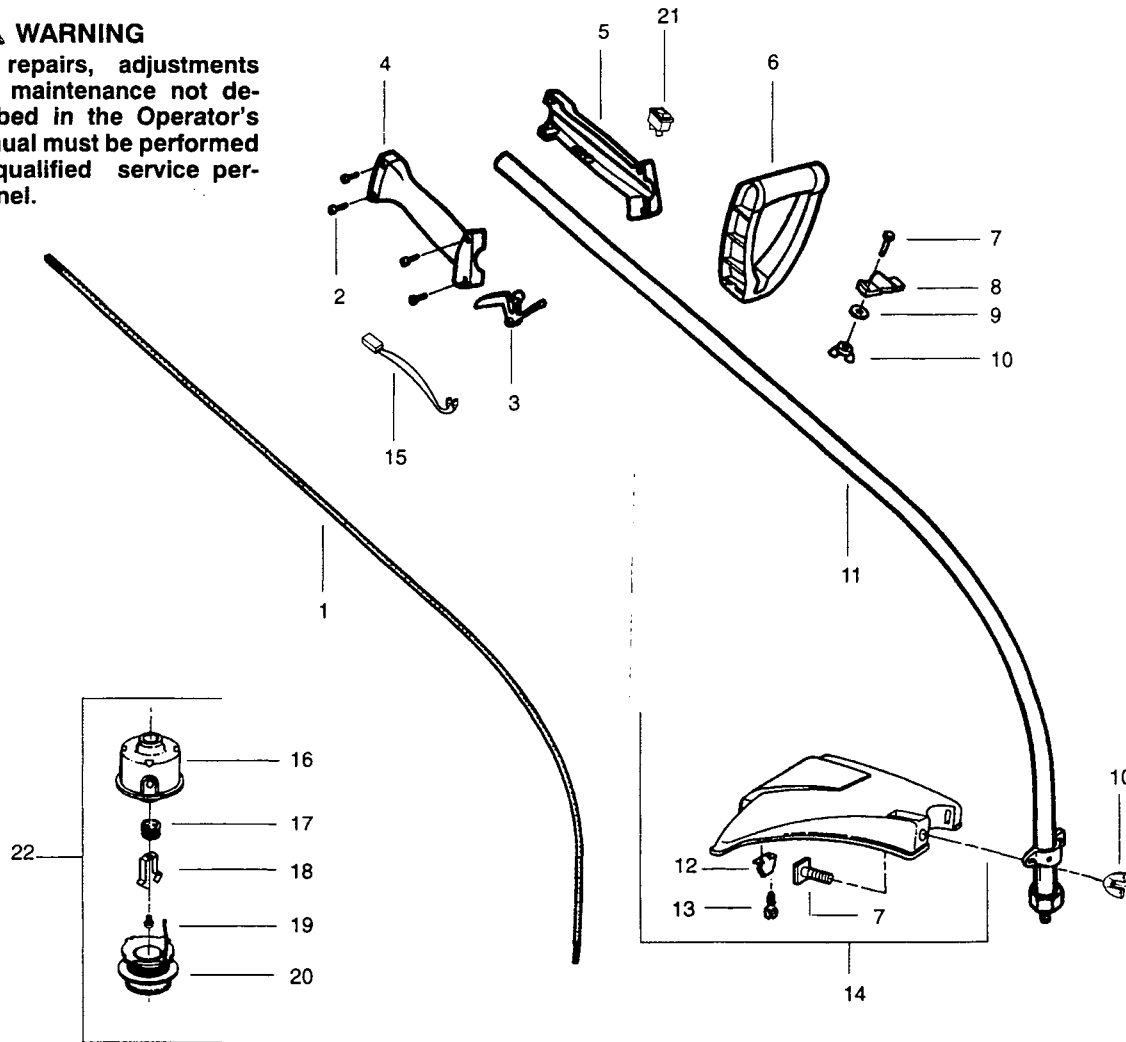

⚠ WARNING
All repairs, adjustments and maintenance not described in the Operator's Manual must be performed by qualified service personnel.

Ref.	Part No.	Description	Ref.	Part No.	Description
1. ✓	530095613	Drive Shaft-45"	14.	530069686	Shield Kit Ass'y. (Incl. 7, 10, 12 & 13)
2.	530015880	Screw-Throttle Hsg.	15.	530049072	Switch & Wire Ass'y.
3.	530038682	Trigger	16.	530069690	Hub & Shaft Ass'y.
4. ✓	530069888	Throttle Hsg. Kit (Right)	17.	530401464	Spring
5.	530095382	Throttle Hsg. (Left)	18.	530401466	Clip-Retainer
6.	530038708	Assist Handle	19.	530401467	Screw w/Washer-Head
7.	530015820	Bolt-Handle/Shield	20.	952715573	Spool w/Line
8. ✓	530094742	Clamp-Handle	21.	530069572	Switch Kit
9.	530092062	Washer-Handle	22.	952715575	Cutting Head (Incl. 16-20)
10. ✓	530401992	Wingnut-Handle/Shield			
11. ✓	530069883	Drive Shaft Hsg. Ass'y			
12.	530095238	Line Limiter			
13.	530015814	Screw-Line Limiter			
				Not Shown	
				530083870	Operator Manual

Ref.	Part No.	Description
1.	530038404	Limiter Cap
2.	-	Carburetor Repair Kit (● Indicates Contents)
	530069839	WA223
	530069842	WA224 & WA226
3.	-	Gasket/Diaphragm Kit (KIT= Indicates Contents)
	530069844	WA223, WA224 & WA226
4.	530035296	Idle Screw & Spring Kit
5.	530035342	Low Speed Spring
6.	530035341	Low Speed Needle