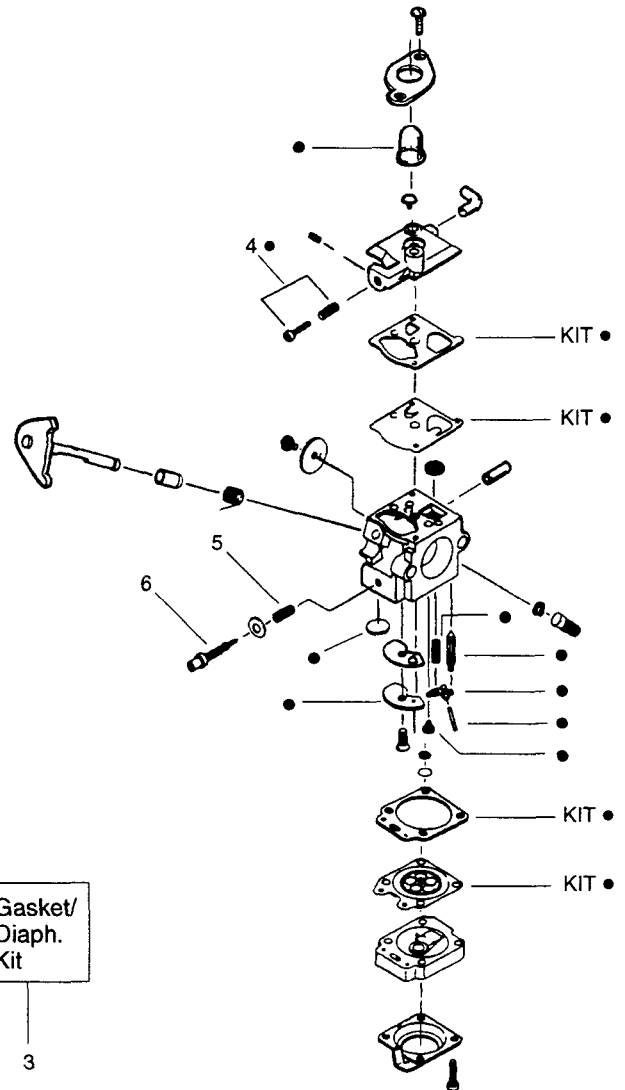

⚠ WARNING
All repairs, adjustments and maintenance not described in the Operator's Manual must be performed by qualified service personnel.

Ref.	Part No.	Description	Ref.	Part No.	Description
1. ✓	530095613	Drive Shaft-45"	14.	530069686	Shield Kit Ass'y. (Incl. 7, 10, 12 & 13)
2.	530015880	Screw-Throttle Hsg.	15.	530049072	Switch & Wire Ass'y.
3.	530038682	Trigger	16.	530069690	Hub & Shaft Ass'y.
4. ✓	530069888	Throttle Hsg. Kit (Right)	17.	530401464	Spring
5.	530095382	Throttle Hsg. (Left)	18.	530401466	Clip-Retainer
6.	530038708	Assist Handle	19.	530401467	Screw w/Washer-Head
7.	530015820	Bolt-Handle/Shield	20.	952715573	Spool w/Line
8. ✓	530094742	Clamp-Handle	21.	530069572	Switch Kit
9.	530092062	Washer-Handle	22.	952715575	Cutting Head (Incl. 16-20)
10. ✓	530401992	Wingnut-Handle/Shield			
11. ✓	530069883	Drive Shaft Hsg. Ass'y			
12.	530095238	Line Limiter			
13.	530015814	Screw-Line Limiter			
				Not Shown	
				530083870	Operator Manual

✓ = NEW PART NUMBER FOR THIS IPL * = REFER TO THE SERVICE REFERENCE INDICATED FOR MORE INFORMATION. (LOCATED AT END OF IPL)

Carburetor Assembly Kits

WA223-#530069642 - Type 1

WA224-#530069770 - Type 2

WA226-#530069754 - Type 3

Ref.	Part No.	Description
1.	530038404	Limiter Cap
2.	-	Carburetor Repair Kit (● Indicates Contents)
	530069839	WA223
	530069842	WA224 & WA226
3.	-	Gasket/Diaphragm Kit (KIT= Indicates Contents)
	530069844	WA223, WA224 & WA226
4.	530035296	Idle Screw & Spring Kit
5.	530035342	Low Speed Spring
6.	530035341	Low Speed Needle